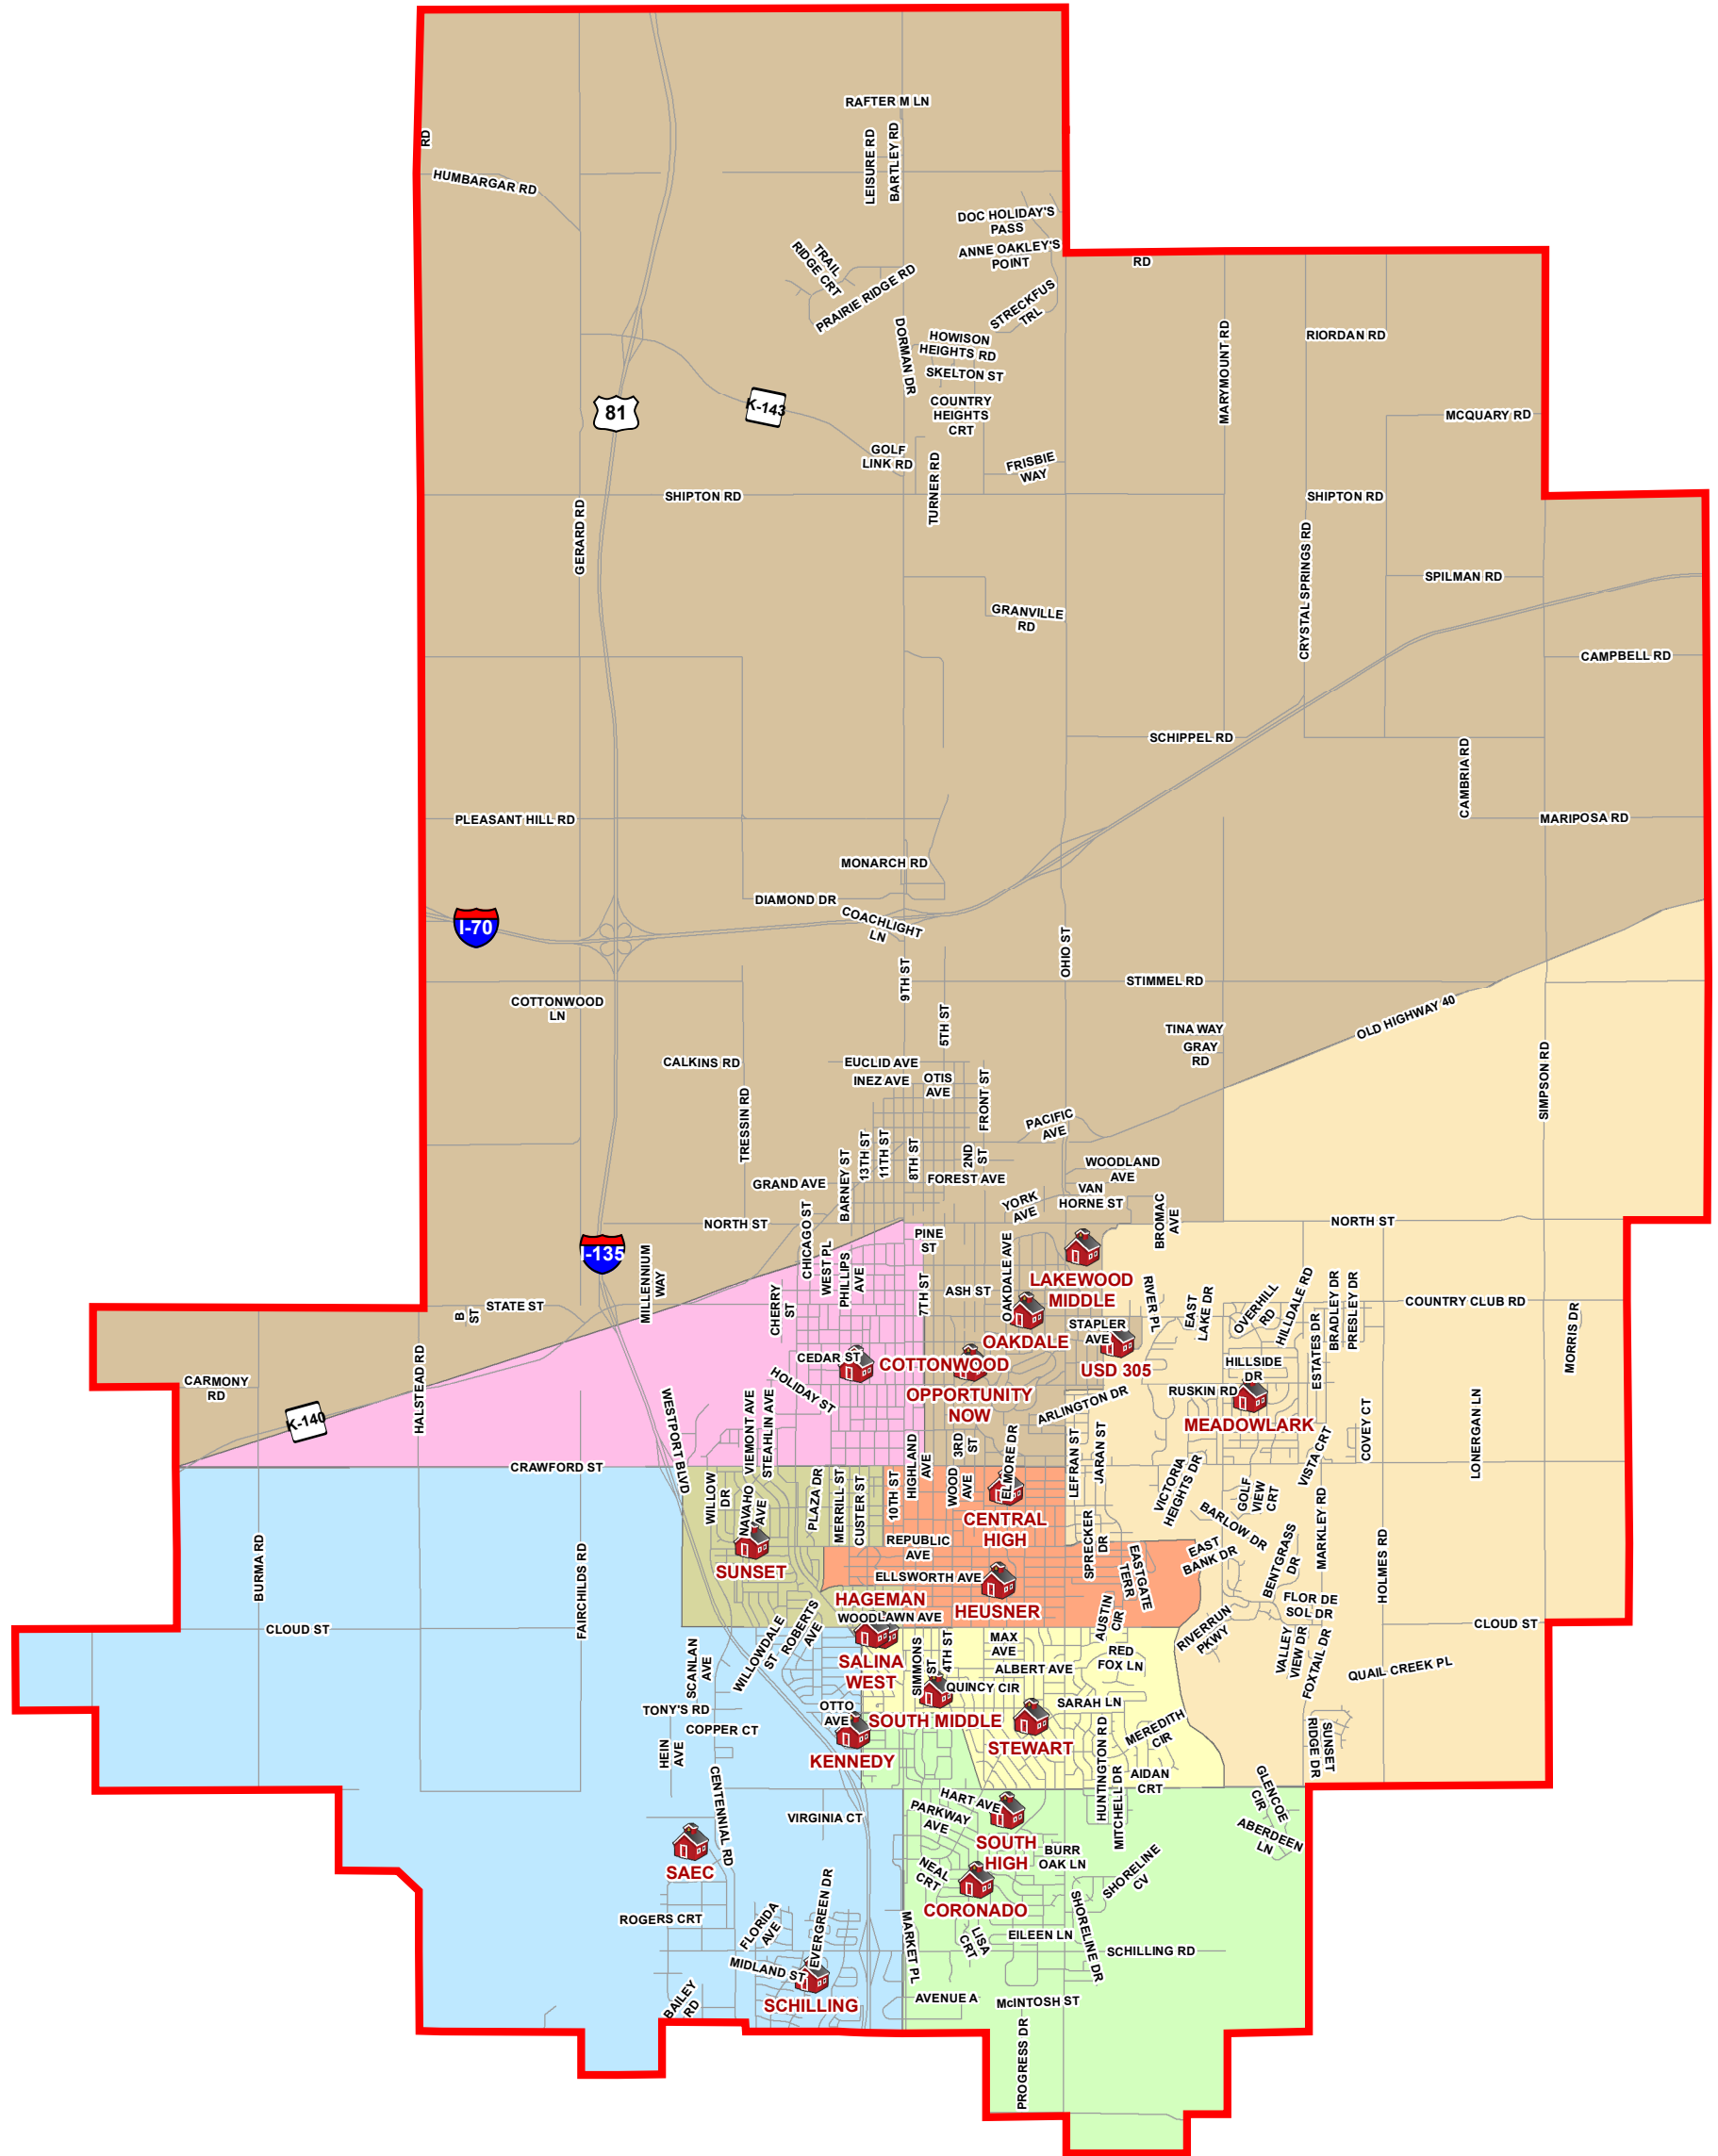

# USD305 ELEMENTARY SCHOOL DISTRICT

Saline County Tax Property ownership map.  
 This map is for Tax purposes only.  
 It is not intended for conveyances,  
 nor is it a legal survey

1 inch = 5,915 feet

Proposed2020_305Dist_2	
	SCH_NAME
	MEADOWLARK
	OAKDALE
	SCHILLING
	STEWART
	SUNSET
	CORONADO
	COTTONWOOD
	HEUSNER