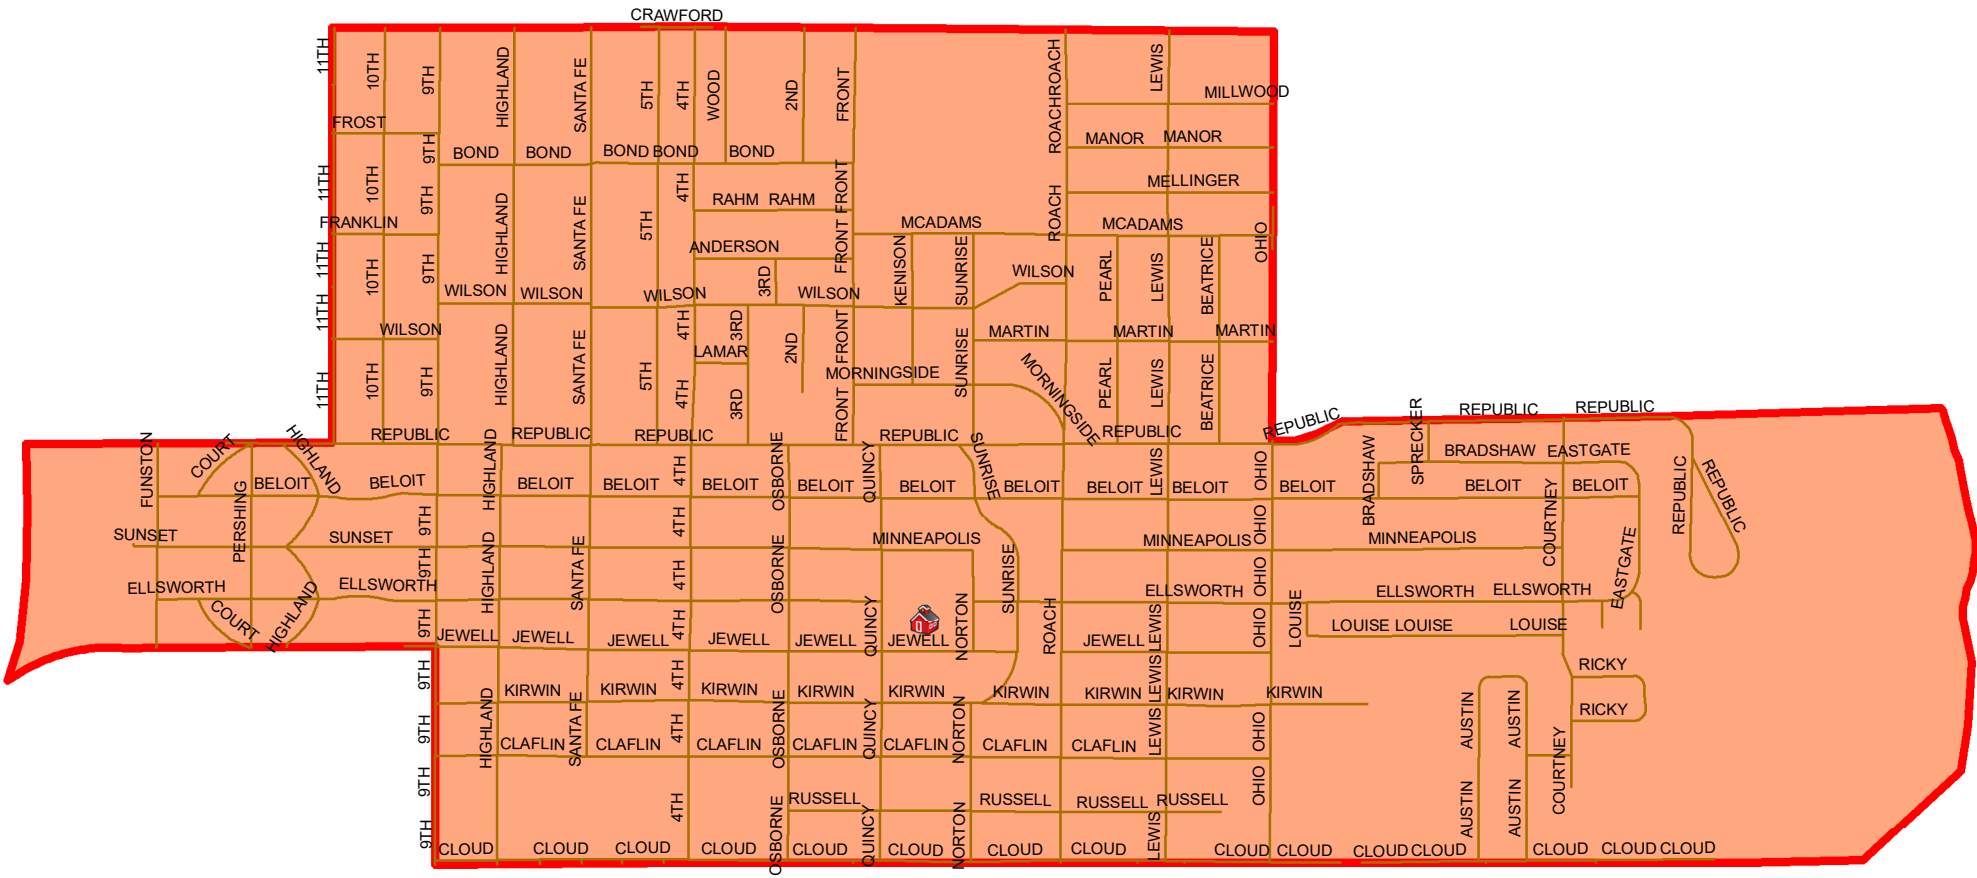

HEUSNER SCHOOL DIST

Saline County Tax Property ownership map.
 This map is for Tax purposes only.
 It is not intended for conveyances,
 nor is it a legal survey

1 inch = 1,216 feet

Legend

-  HEUSNER SCHOOL
-  ROADS
-  HEUSNER DISTRICT