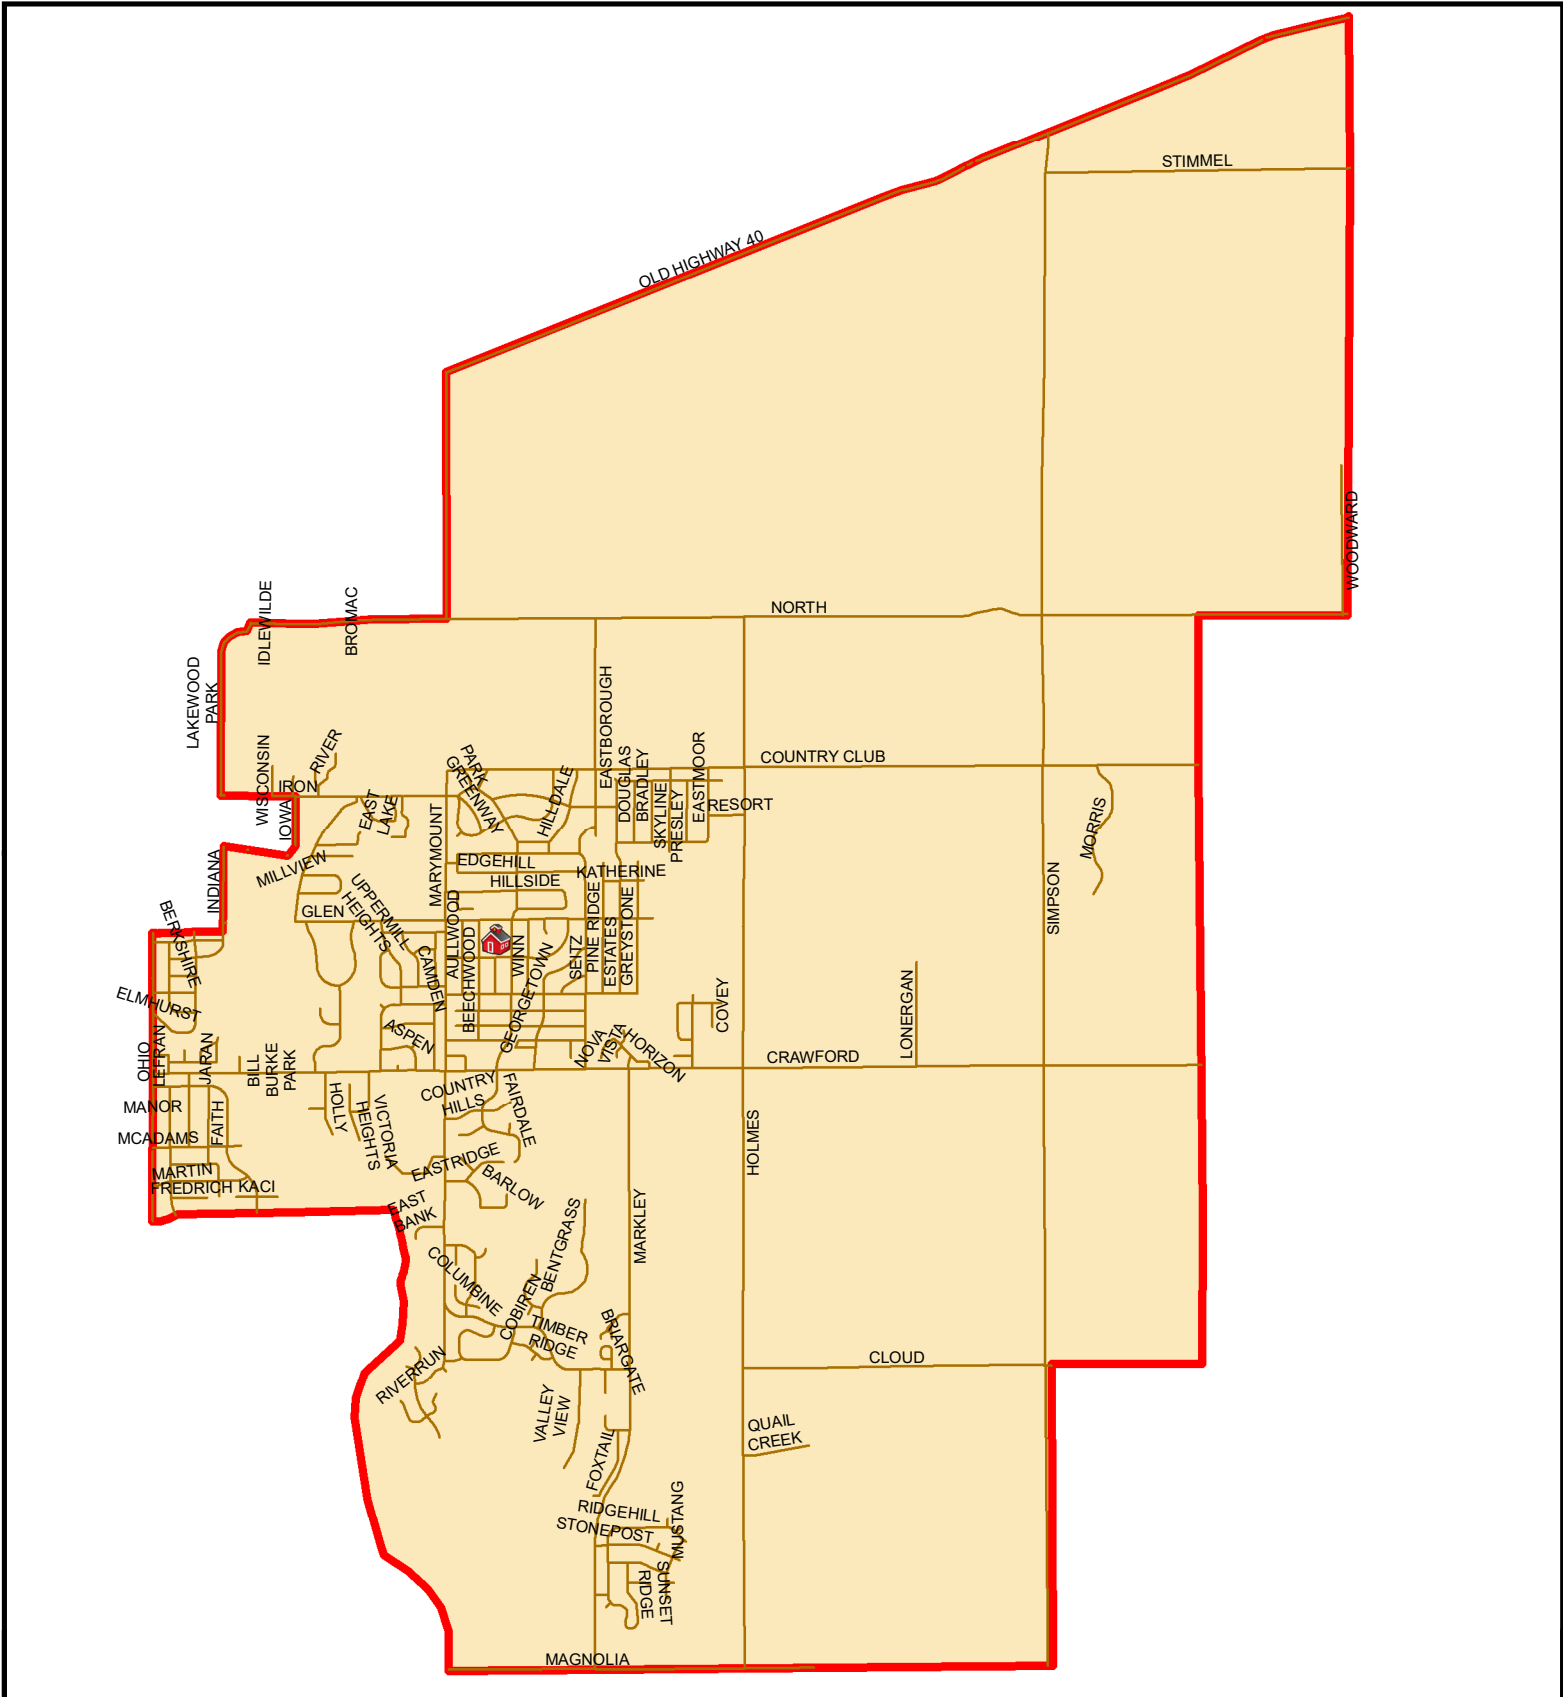

MEADOWLARK SCHOOL DISTRICT

Saline County Tax Property ownership map.
 This map is for Tax purposes only.
 It is not intended for conveyances,
 nor is it a legal survey

1 inch = 3,373 feet

Legend	
	MEADOWLARK SCHOOL
	ROADS
	MEADOWLARK DISTRICT